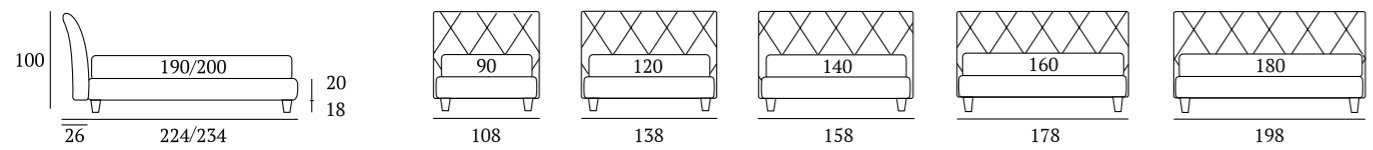

Kilt Lift

DISERIE:
Piede in legno **Conic** h cm 18, colore wengè

OPTIONAL:
Piedi in legno **Conic, Classic** h cm 18, colori bianco, wengè, naturale

AS STANDARD:
Conic wooden foot H 18 cm, colour: wenge

OPTIONALS:
Conic, Classic wooden feet H 18 cm, colours: white, wenge, natural

Tipologie piedi e ruote / Feet and Wheels

PIEDI IN LEGNO

Piede Circle H cm 6-10, colori wengè, naturale, bianco

Circle foot H 6-10 cm, colours: wenge, natural, white

Piede Conic H cm 14-18, colori wengè, naturale, bianco

Conic foot H 14-18 cm, colours: wenge, natural, white

Piede Classic H cm 10, colori wengè, naturale, bianco

Classic foot H 10 cm, colours: wenge, natural, white

Piede Classic H cm 14-18, colori wengè, naturale, bianco

Classic foot H 14-18 cm, colours: wenge, natural, white

RUOTE

Ruota Carry H cm 8

Carry wheel, H 8 cm