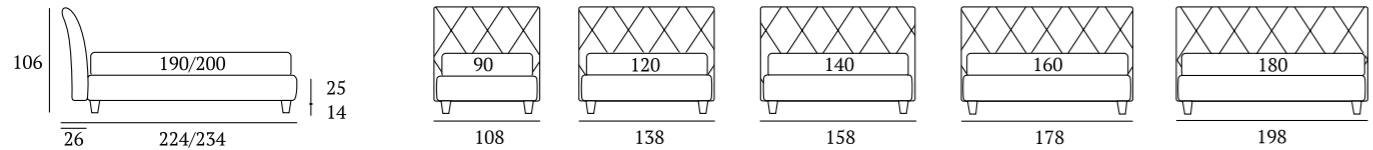

Kilt Compatto

DISERIE:
Piede in legno **Conic** h cm 14, colore wengè

OPTIONAL:
Piedi in legno **Conic, Classic** h cm 14, colori bianco, wengè, naturale

AS STANDARD:
Conic wooden foot H 14 cm, colour: wenge

OPTIONALS:
Conic, Classic wooden feet H 14 cm, colours: white, wenge, natural